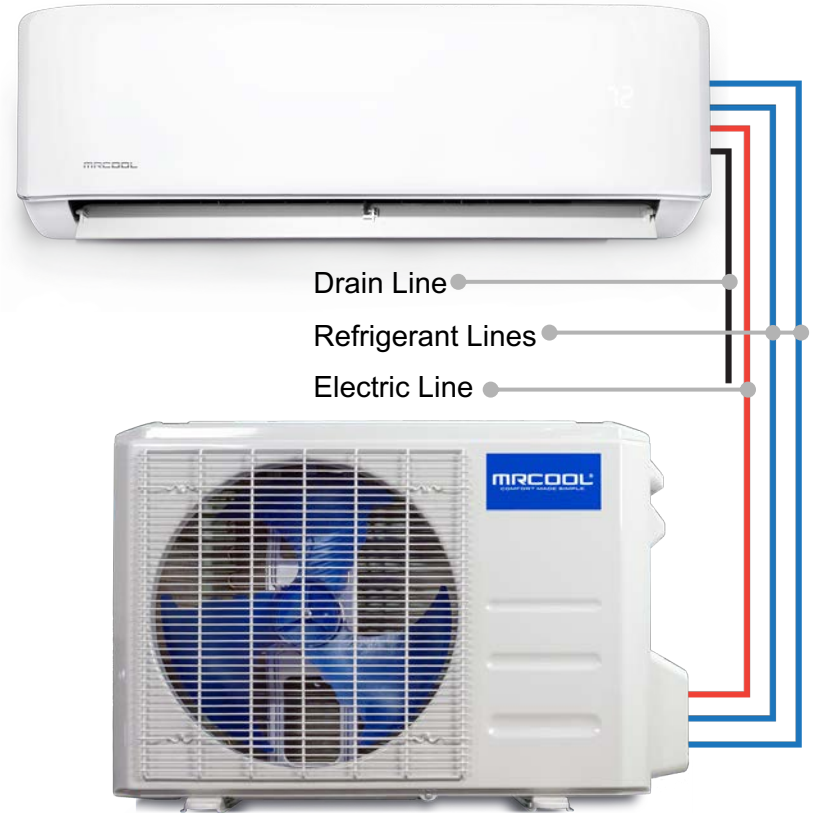

Do-It-Yourself Ductless Mini Split

Single & Multi-Zone Options

Ductless Mini Splits are composed of:

Indoor unit (Air Handler)

Outdoor unit(Condenser)

Copper line sets(Refrigerant Lines)

Condensation Drain line

Communication Wire (Electric Line)

INDOOR UNIT (AIR HANDLER)

OUTDOOR UNIT (CONDENSER)

The MRCOOL® DIY® Multi-Zone Series ductless mini-split is the only whole-home mini-split solution that you can install yourself. Simple, easy air comfort in up to four zones.